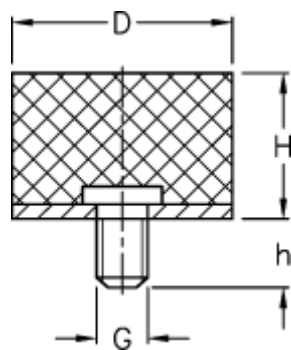

Data Sheet

Article number: 51401113002210

Description: KLEE Vibration damper type 4
30-8-4, M6x8, NR - 57 shore

Measures

D = 30

G = M6

h = 8

H = 8